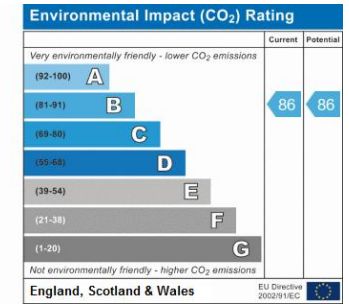

EPC

About Us

Tavistock Bow is an independent residential agency based in Covent Garden. We are niche, boutique, creative, knowledgeable, professional and approachable. We love what we do and that's why we do it.

Contact Us

- **a.** 31 Long Acre, London, WC2E 9LA
- **t.** 020 7477 2177
- **e.** hello@tavistockbow.com
- **w.** tavistockbow.com

- **f** /tavistockbow
- **i** /tavistockbow
- **t** @tavistockbow