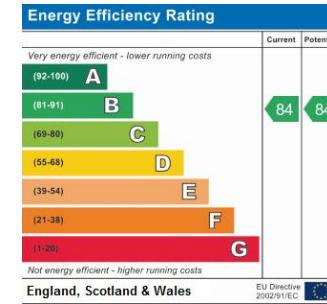

EPC

About Us

Tavistock Bow is an independent residential agency based in Covent Garden. We are niche, boutique, creative, knowledgeable, professional and approachable. We love what we do and that's why we do it.

Contact Us

- **a.** 31 Long Acre, London, WC2E 9LA
- **t.** 020 7477 2177
- **e.** hello@tavistockbow.com
- **w.** tavistockbow.com

- **f** /tavistockbow
- **i** /tavistockbow
- **t** @tavistockbow