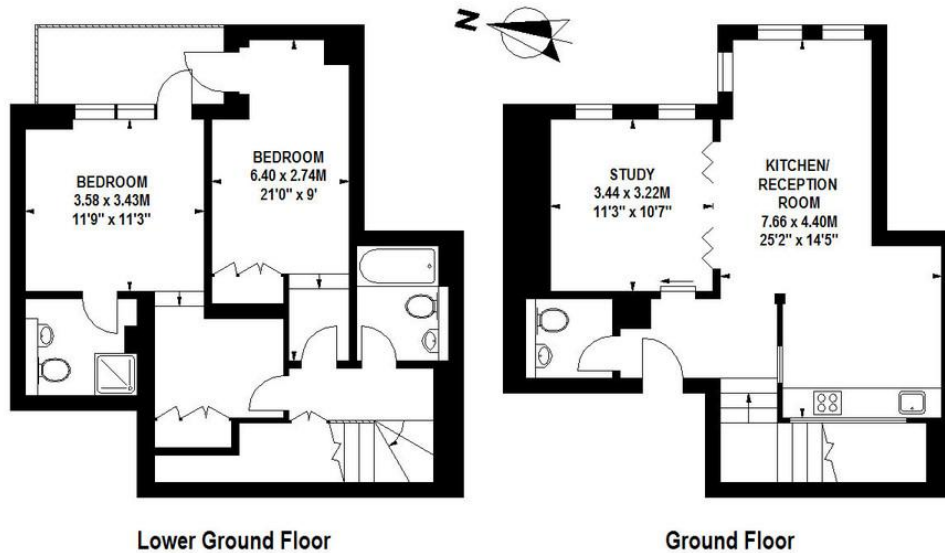

Floorplan

Hop House, WC2E

Approximate gross internal area
106 sq m / 1141 sq ft

Floor Plan produced for Tavistock Bow by Mays Floorplans ©. Tel 020 3397 4594
Illustration for identification purposes only, not to scale
All measurements are maximum, and include wardrobes and window bays where applicable